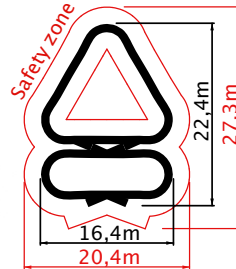

€55 500

Options

				€2 775
Custom RAL Colours				€5 550
Steel Frame T03				€5 280

Entry/Exit and City Armour included