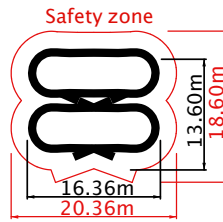

rideable length 79m

€49 240

Options

				€2 462
Custom RAL Colours				€4 924
Steel Frame T03				€4 160

Entry/Exit and City Armour included

INFINITY LOOP

rideable length 83m

€50 820