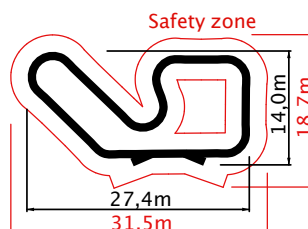

€49 240

Options

				€2 462
Custom RAL Colours				€4 924
Steel Frame T03				€4 160

Entry/Exit and City Armour included