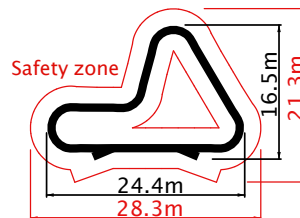

€40 510

Options

				€2 026
Custom RAL Colours				€4 051
Steel Frame T03				€3 520

Entry/Exit and City Armour included