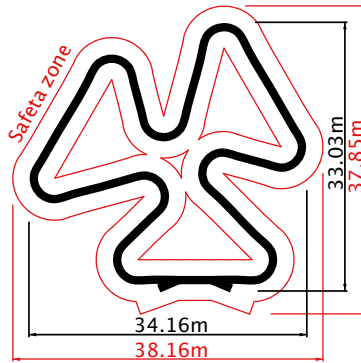

rideable length 126m

€66 430

Options

				€3 322
Custom RAL Colours				€6 643
Steel Frame T03				€4 800

Entry/Exit and City Armour included

RANCH

rideable length 150m

€92 530