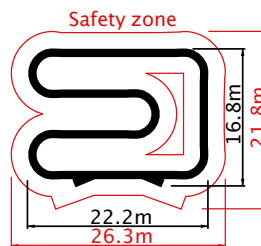

Entry/Exit and City Armour included

SIDEWINDER

rideable length 94m

€56 640

Options

				€2 832
Custom RAL Colours				€5 664
Steel Frame T03				€5 280

Entry/Exit and City Armour included

SWITCHBACK