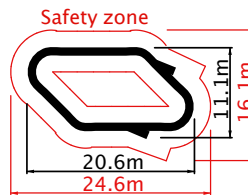

€29 860

Options

				€1 493
Custom RAL Colours				€2 986
Steel Frame T03				€1 920

Entry/Exit and City Armour included