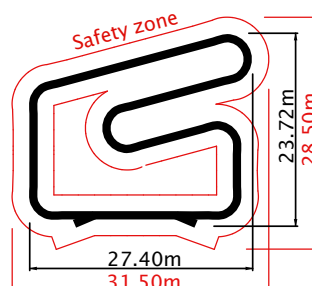

€66 430

Options

				€3 322
Custom RAL Colours				€6 643
Steel Frame T03				€4 800

Entry/Exit and City Armour included