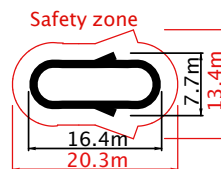

€24 100

Options

Custom RAL Colours €1 205
Steel Frame T03 €2 410
€2 880

Entry/Exit and City Armour included