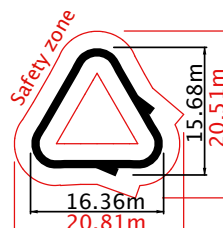

€28 780

Options

Custom RAL Colours €1 439
Steel Frame T03 €2 878
€2 400

Entry/Exit and City Armour included