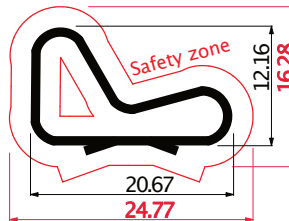

€35 260

Options

				€1 763
Custom RAL Colours				€3 526
Steel Frame T03				€3 520

Entry/Exit and City Armour included