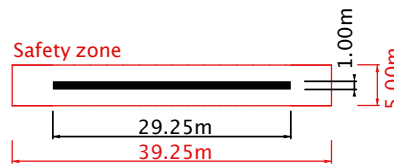

Track Layout	Assembled Dimensions	Pricing
--------------	----------------------	---------

BEGINNER

rideable length 15m

€7 250

options

 custom RAL colours €363
 €750

INTERMEDIATE

rideable length 29m