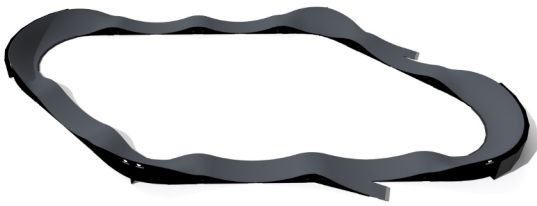

rideable length 42m

€29 440

Options

				€1 472
Custom RAL Colours				€2 944
Steel Frame T03				€3 360

Entry/Exit and City Armour included

QUADRAGON

rideable length 48m

€29 860