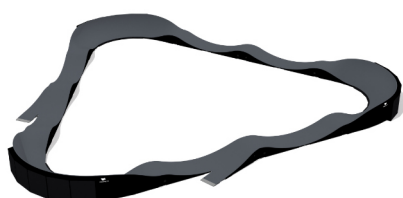

TRISTAR

rideable length 46m