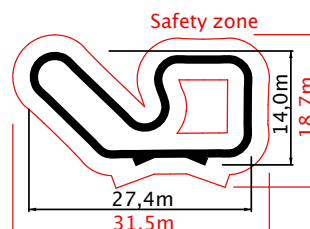

€49 240

Options

				€2 462
Custom RAL Colours				€4 924
Steel Frame T03				€4 160

Entry/Exit and City Armour included