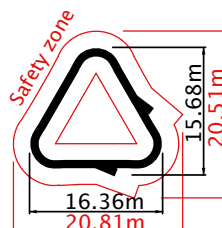

€28 780

Options

Custom RAL Colours €1 439
Steel Frame T03 €2 878
€2 400

Entry/Exit and City Armour included