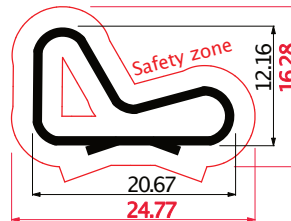

Options

				€1 493
Custom RAL Colours				€2 986
Steel Frame T03				€1 920

Entry/Exit and City Armour included

Global

rideable length 57m

€35 260

Options

				€1 763
Custom RAL Colours				€3 526
Steel Frame T03				€3 520