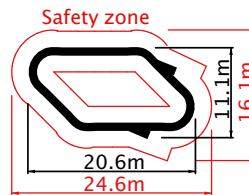

€29 860

Options

				€1 493
Custom RAL Colours				€2 986
Steel Frame T03				€1 920

Entry/Exit and City Armour included