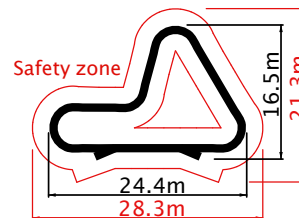

Entry/Exit and City Armour included

WORLD CUP

rideable length 65m

€40 510

Options

				€2 026
Custom RAL Colours				€4 051
Steel Frame T03				€3 520

Entry/Exit and City Armour included

ADVANCED