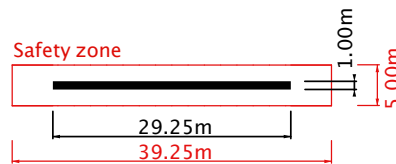

Track Layout	Assembled Dimensions	Pricing
--------------	----------------------	---------

BEGINNER

rideable length 15m

€7 250

options

 custom RAL colours €363
 €750

INTERMEDIATE

rideable length 29m