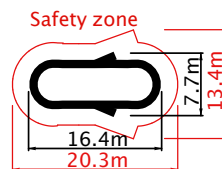

€24 100

Options

Custom RAL Colours €1 205
Steel Frame T03 €2 410
€2 880

Entry/Exit and City Armour included