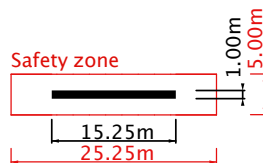

Track Layout	Assembled Dimensions	Pricing
--------------	----------------------	---------

BEGINNER

rideable length 15m

€7 250

options

 custom RAL colours €363
 €750

INTERMEDIATE

rideable length 29m